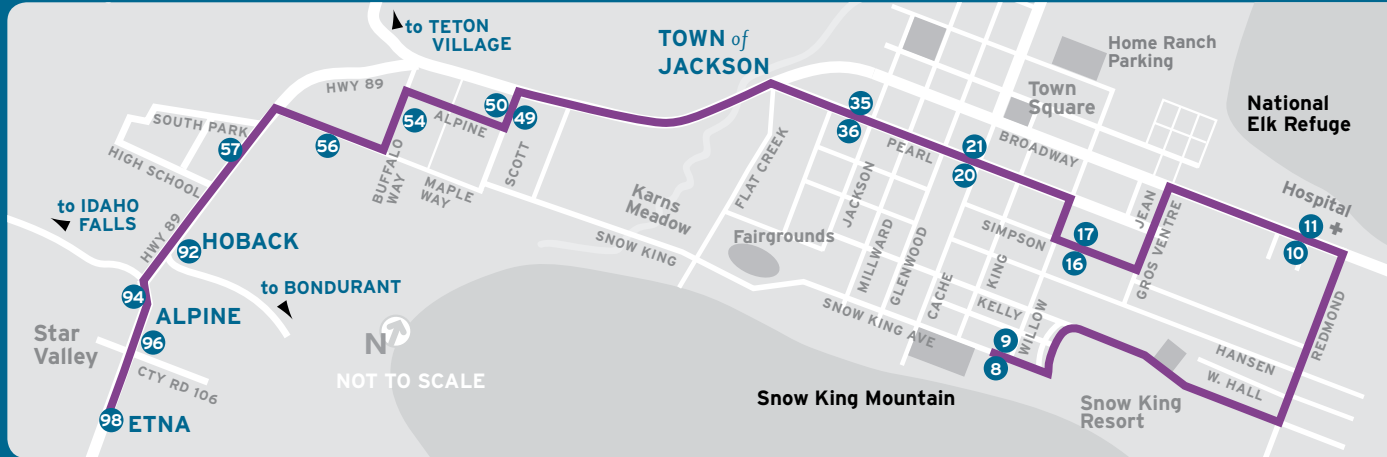

WINTER 2011-2012

START
BUS

JACKSON - STAR VALLEY

STAR VALLEY
Monday - Friday

STAR VALLEY TO JACKSON ⁵⁸

98	96	94	92	56	54	49	36	20	16	10	9
Etna/Cty Rd 112	Cty Rd 106 & Hwy 89	Alpine/Yankee Doodle's	Hoback Market †	K-Mart to Teton Village	Buffalo Junction	Lodge at Jackson Hole	49'er Inn	Antler Inn	Simpson & Willow	Stormy Circle	Snow King & Willow
5:30	5:35	5:45	6:11	6:28	6:29	6:30	6:32	6:33	6:34	6:36	6:39
6:25	6:30	6:40	7:06	7:23	7:24	7:25	7:27	7:28	7:29	7:31	7:34
6:50	6:55	7:05	7:31	7:48	7:49	7:50	7:52	7:53	7:54	7:56	7:59

JACKSON TO STAR VALLEY ⁵⁸

8	11	17	21	35	50	54	57	92	94	96	98
Snow King Center	St. John's Hospital	Simpson & Willow	Teton Steak House	Pearl & Jackson	Wolf Auto	Buffalo Junction	Maverick	Hoback Market †	Alpine/Yankee Doodle's	Cty Rd 106 & Hwy 89	Etna/Cty Rd 112
12:40	12:44	12:46	12:47	12:48	12:50	12:52	12:54	*	*	*	*
4:50	4:54	4:56	4:57	4:58	5:00	5:02	5:04	*	*	*	*
5:20	5:24	5:26	5:27	5:28	5:30	5:32	5:34	*	*	*	*

All PM times are **BOLD**. ❄️ DROP OFF: upon request to driver. † Passengers must be visible to be picked up.